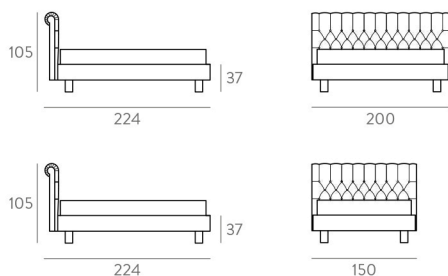

MINOSSE

FRAMEWORK

Multi-layer seasoned beech and poplar solid wood.

BEDHEAD

Springing: non-deformable elastic belts.

Padding: different density foam polyurethane.

BEDFRAME

Padding: foam polyurethane.

Fabric (no removable)

INCLUDING SLATTED BEDBASE

Double bed base dimension 170x195 cm.

Single bed base dimension 120x195 cm.