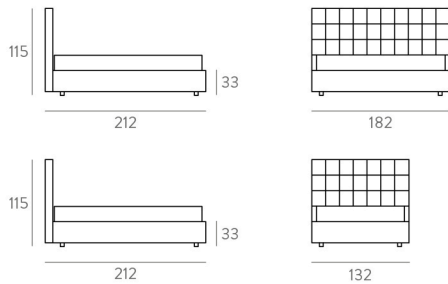

DENISE

FRAMEWORK

Multi-layer seasoned beech and poplar solid wood.

BEDHEAD

Padding: different density foam polyurethane.

BEDFRAME

Padding: foam polyurethane.

FEET

INCLUDING SLATTED BEDBASE

Double bed base dimension 170x195 cm.

Single bed base dimension 120x195 cm.